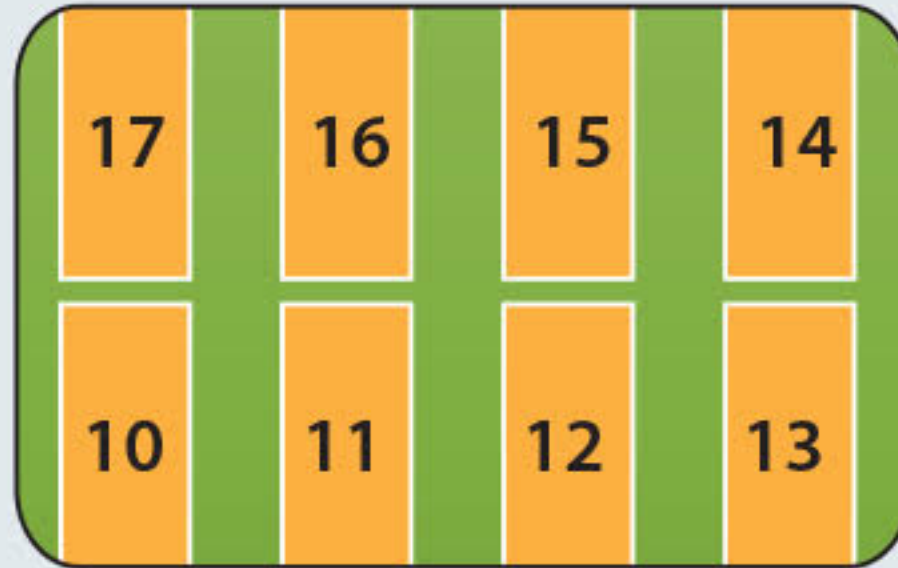

← To Dubois

To Riverton →

Map Key

- RIVER FRONT BACK-IN
- Premium Sites
- RIVER FRONT PULL IN

Dog Park

Exit ↑

Enter ↓

← One Way